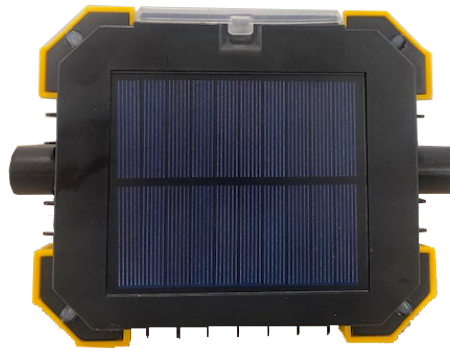

Solar Power Rechargeable LED Work Light

FEATURES

- Has 3 levels of brightness (100%, 50% and 15%) and 1 SOS feature (red/blue flashing)
- Super light weight and compact, making it easy to carry and store anywhere
- Large full size solar charging panel on the back
- 360 degree adjustable scissor stand, can be hung, or use the two strong magnets to affix
- Included Type C charging port, plugs into USB port
- Sealed ON/OFF switch
- Runs 4 hours at 100% output on full charge

SPECIFICATIONS

- Colour Rendering Index: 80RA
- Colour Temperature: 6,000K
- LED Lifespan: 50,000 HRS
- Beam Angle: 120 Degrees
- Lumen Output: 1,000 LUMENS (equivalent to 200W)
- Charging Time: 4HRS
- USB Port: 5V 1A
- Charging Port: Type C
- Working Temperature: 4 to 104 degrees F / 0 to 40 degrees C
- Water resistant
- Indoor and outdoor use