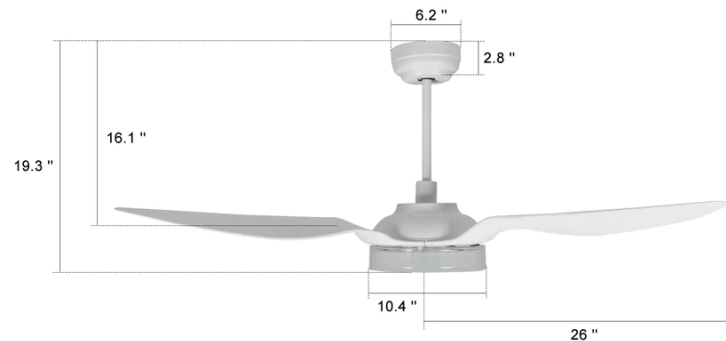

- Voice Control
- Remote Control
- App Control
- Schedule & Timer
- Group Control
- Reversible Motors
- Dimmable LED
- Energy Saving
- Outdoor & Indoor Use

sales@vpsonline.ca
vpsonline.ca

*ALL PICTURES SHOWN ARE FOR ILLUSTRATION PURPOSES ONLY. ACTUAL PRODUCT MAY VARY.